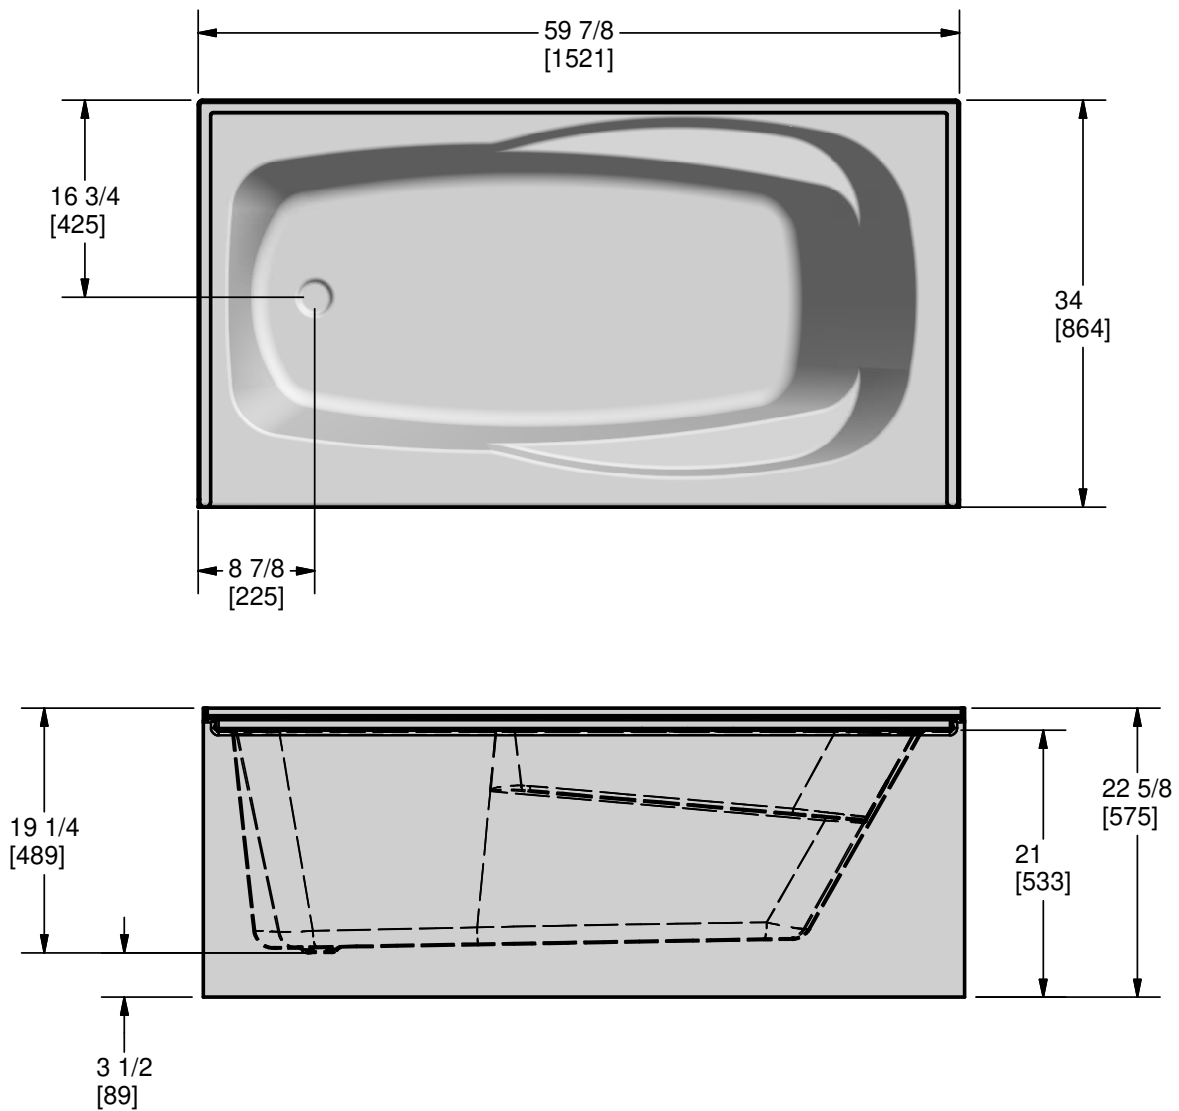

ACRYLIC

Measurement tolerances $\pm 1/4"$ (6.3mm)

All bathing fixtures comply with the applicable Canadian Standards.

EPA TSCA Title VI Compliant Product.

For installation instructions, please refer to HYTEC.CA

This sheet approximately describes products and equipment manufactured or supplied by Hytec Plumbing Products. Because of ongoing efforts to improve both design and quality, products and equipment actually furnished may differ without prior notice.

Hytec Plumbing Products

(Division of Kohler Canada Co.)
4150 Spallumcheen Dr, Armstrong BC V0E 1B6
Ph. (800) 871-8311 (250) 546-3196 Fax (250)
546-3170